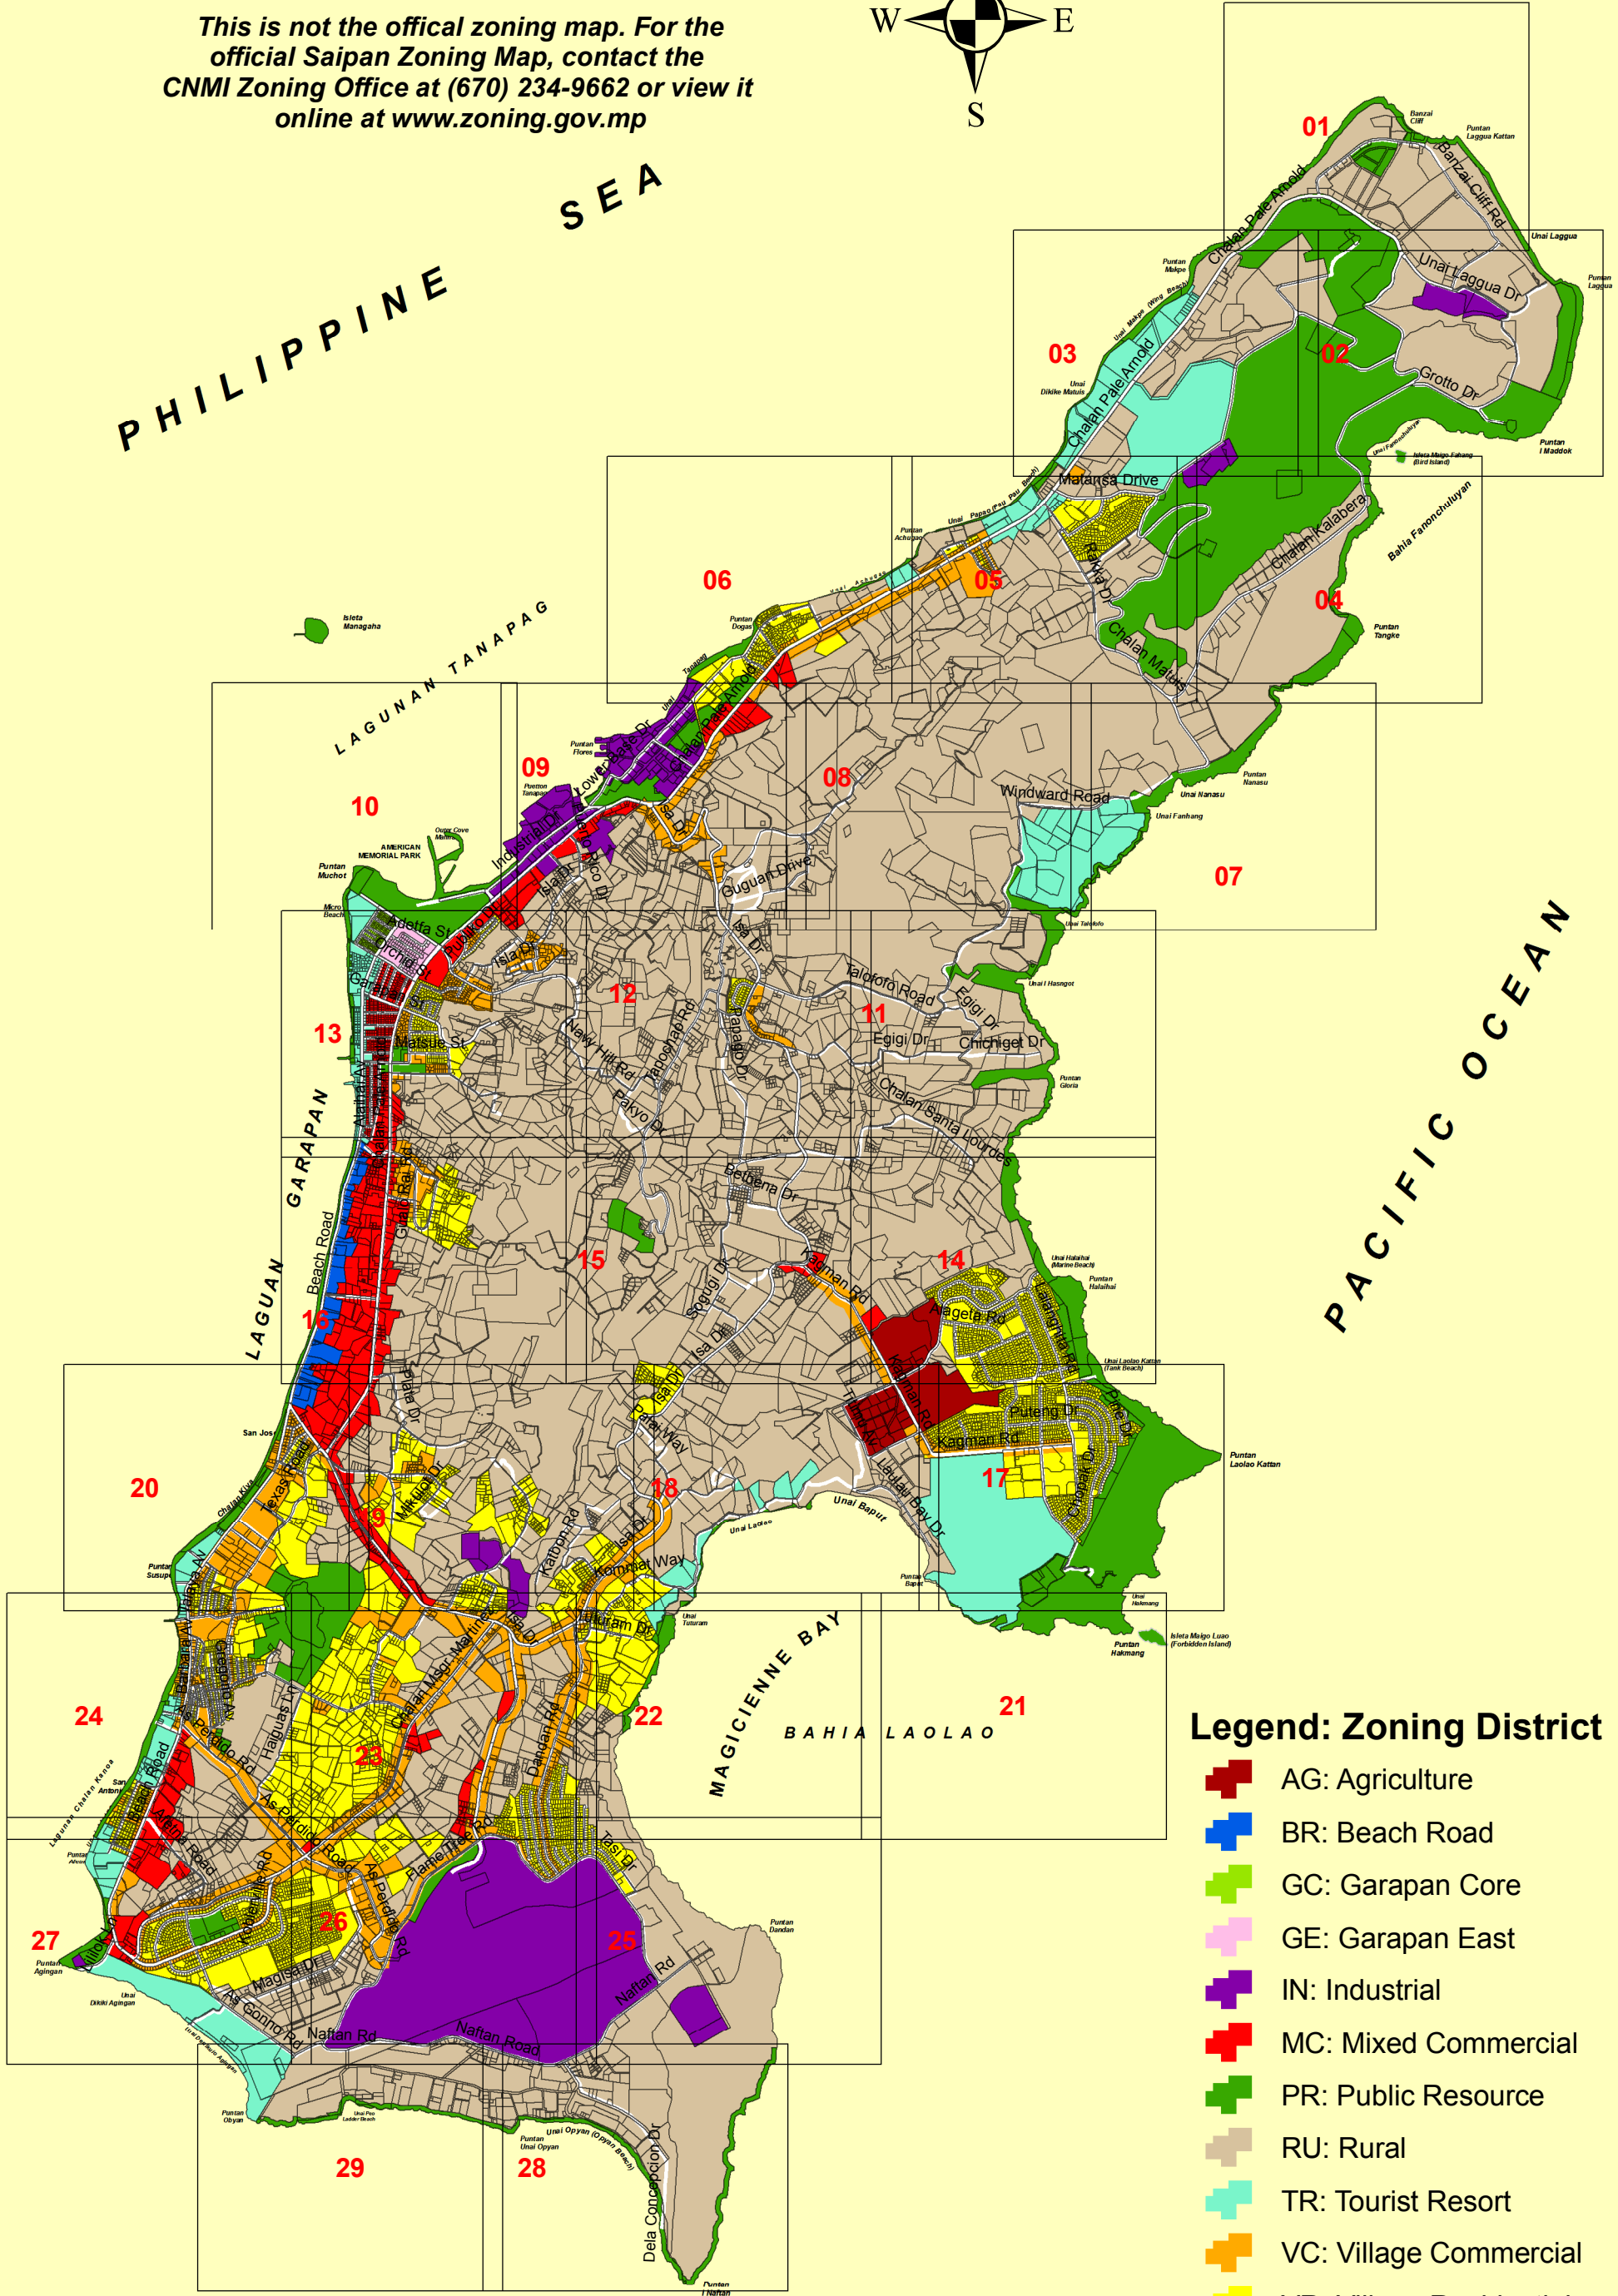

PHILIPPINE  
SEA

LAGUNAN TANAPAG

LAGUNAN GARAPAN

MAGICIENNE BAY

BAHIA LAOLAO

PACIFIC OCEAN

### Legend: Zoning District

- AG: Agriculture
- BR: Beach Road
- GC: Garapan Core
- GE: Garapan East
- IN: Industrial
- MC: Mixed Commercial
- PR: Public Resource
- RU: Rural
- TR: Tourist Resort
- VC: Village Commercial
- VR: Village Residential